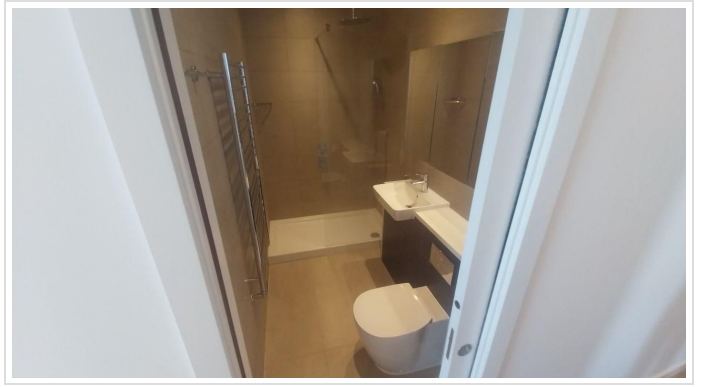

## **SHORT DESCRIPTION**

Property Ref: 16884 Modern and cozy 2-bedroom flat situated in the prestigious area of Kensington, London, offering elegant and comfortable living. The apartment includes two spacious bedrooms, a bright and inviting living area, a fully equipped modern kitchen, and a sleek contemporary bathroom. With its stylish interiors, cozy atmosphere, and prime location near beautiful parks, boutiques, cafés, and excellent transport links, this flat is perfect for modern city living... Property Type: Flat Full selling price: £2755.00 Pricing Options: Fixed Price Tenure: 3 Months Council tax band: G EPC rating: C Measurement: 861.113 Sq ft. Outside Space: NA Parking: NA Heating Type: Central...