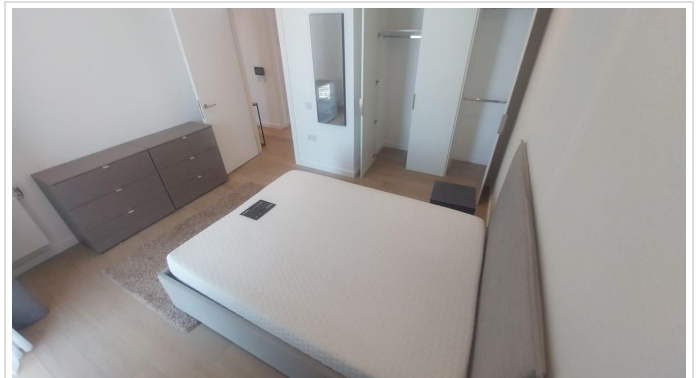

## **SHORT DESCRIPTION**

Property Ref: 16884 Modern and cozy 2-bedroom flat situated in the prestigious area of Kensington, London, offering elegant and comfortable living. The apartment includes two spacious bedrooms, a bright and inviting living area, a fully equipped modern kitchen, and a sleek contemporary bathroom. With its stylish interiors, cozy atmosphere, and prime location near beautiful parks, boutiques, cafés, and excellent transport links, this flat is perfect for modern city living... Property Type: Flat Full selling price: £2755.00 Pricing Options: Fixed Price Tenure: 3 Months Council tax band: G EPC rating: C Measurement: 861.113 Sq ft. Outside Space: NA Parking: NA Heating Type: Central...